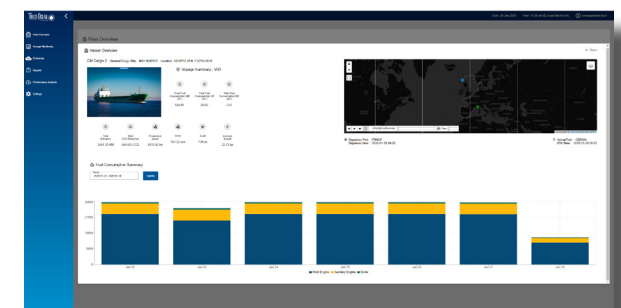

- Fuel consumption, GHG, time at sea, distance, cargo data reporting
- Automatic generation of voyage/annual reporting

UK MRV

- Fuel consumption, GHG, time at sea, distance, cargo data reporting
- Automatic generation of voyage/annual reporting