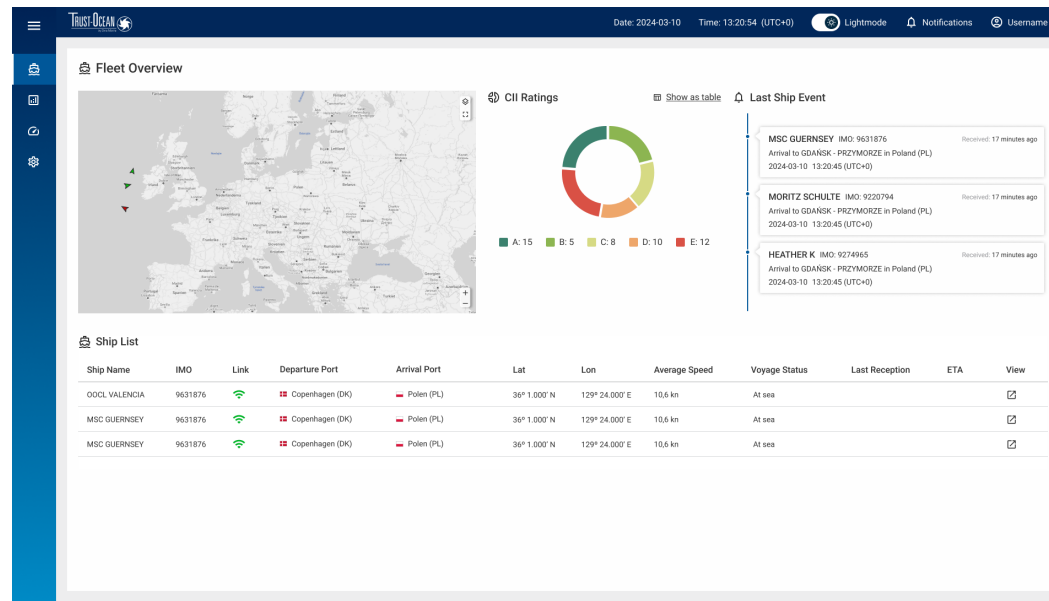

Trust-Ocean?

Customer Centric Approach

Built with your needs in mind, providing tailored solutions that address your challenges.

Investment in the Future

By choosing Trust-Ocean, you're investing in a system that evolves with the industry, ensuring long-term value.