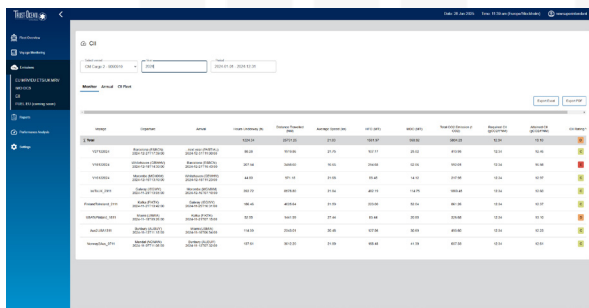

- Fuel consumption, GHG, time at sea, distance, cargo data reporting
- Automatic generation of voyage/annual reporting

UK MRV

- Fuel consumption, GHG, time at sea, distance, cargo data reporting
- Automatic generation of voyage/annual reporting

- Calculation of attained/required CII based on DCS data
- Real time monitoring of CII rating

- Monitoring of CO2 emissions, applicable to EU ETS
- Estimation of EU Allowances with live carbon price

- Fuel Consumption, CO2 emission and transport work monitoring
- Real time EEOI tracking