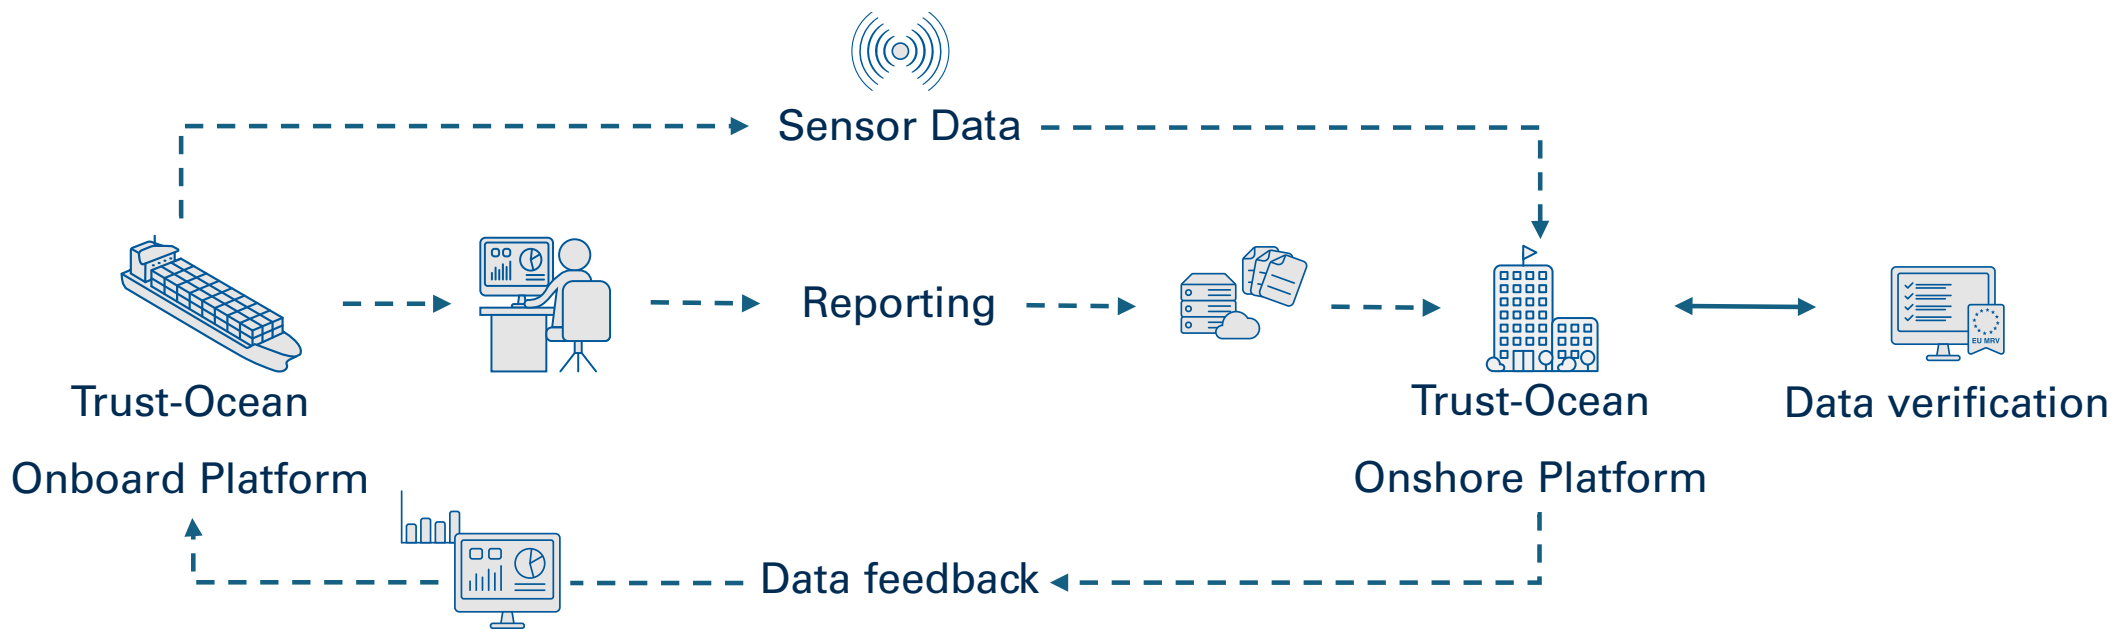

TRUST-OCEAN

by Chris-Marine

Secure Your Fleet's Success Today!

Unlock Efficiency and Compliance.

Innovative engineering since 1962

What is Trust-Ocean?

Trust-Ocean provides a performance & monitoring solution that automatically collects data from onboard navigation equipment, machinery systems, and local sensors. The data is reported through a digital module, offering customizable reports with multi-layer checks to improve accuracy and reduce crew workload.

With tools and dashboards available, both onboard and ashore, Trust-Ocean enables efficient and transparent management of operational and emissions data at ship and fleet levels. The data is securely uploaded to the cloud, ready for processing to optimize operations, enhance safety, and cut costs.

- Calculation of attained/required CII based on DCS data
- Real time monitoring of CII rating

- Monitoring of CO2 emissions, applicable to EU ETS
- Estimation of EU Allowances with live carbon price

- Fuel Consumption, CO2 emission and transport work monitoring
- Real time EEOI tracking

The Architecture

The 4-step Process

Data Collection

- Onboard Sensor data
- Navigation data
- Equipment data

Data Transfer

- Secured data transfer
- Vessel's Network
- Data Protection

Data Storage

- Secure Cloud storage
- API Data Access
- Equipment data